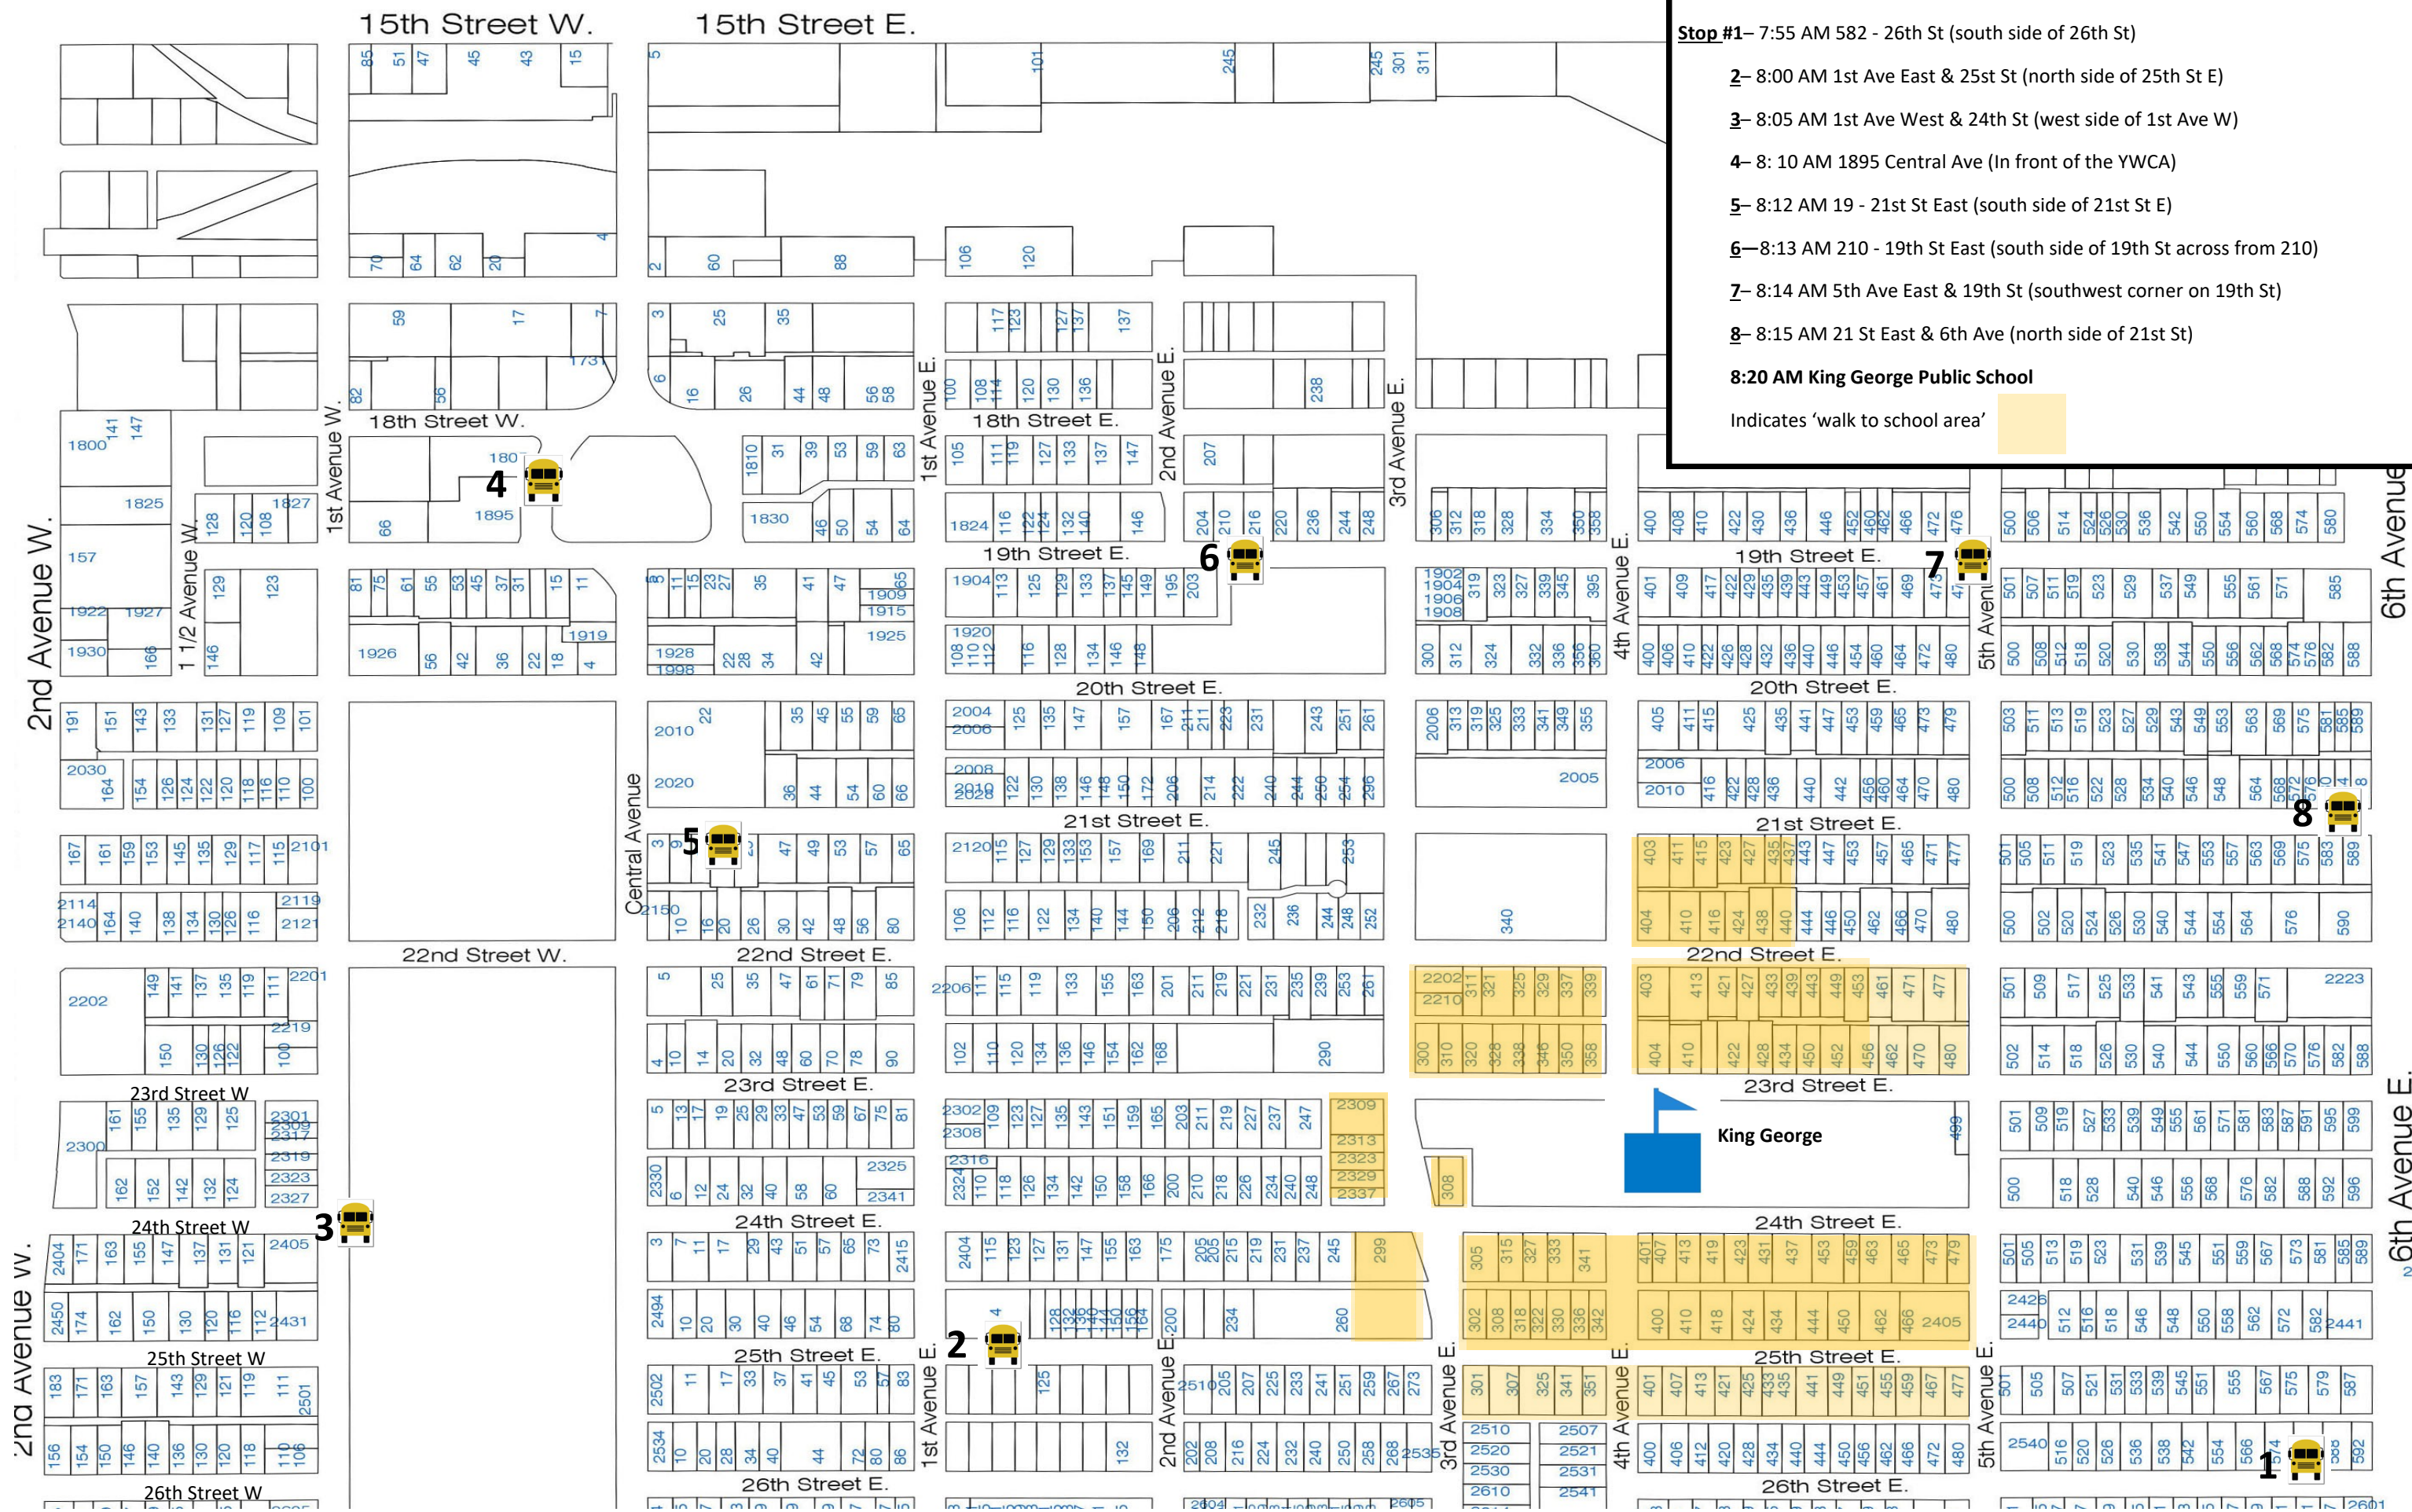

4– 8:10 AM 1895 Central Ave (In front of the YWCA)

5– 8:12 AM 19 - 21st St East (south side of 21st St E)

6– 8:13 AM 210 - 19th St East (south side of 19th St across from 210)

7– 8:14 AM 5th Ave East & 19th St (southwest corner on 19th St)

8– 8:15 AM 21 St East & 6th Ave (north side of 21st St)

8:20 AM King George Public School

Indicates 'walk to school area'

6th Avenue

6th Avenue E.

2nd Avenue W.

2nd Avenue W.

15th Street W.

15th Street E.

18th Street W.

18th Street E.

22nd Street W.

22nd Street E.

24th Street W.

24th Street E.

26th Street W.

26th Street E.

1st Avenue E.

2nd Avenue E.

3rd Avenue E.

4th Avenue E.

5th Avenue E.

1st Avenue E.

2nd Avenue E.