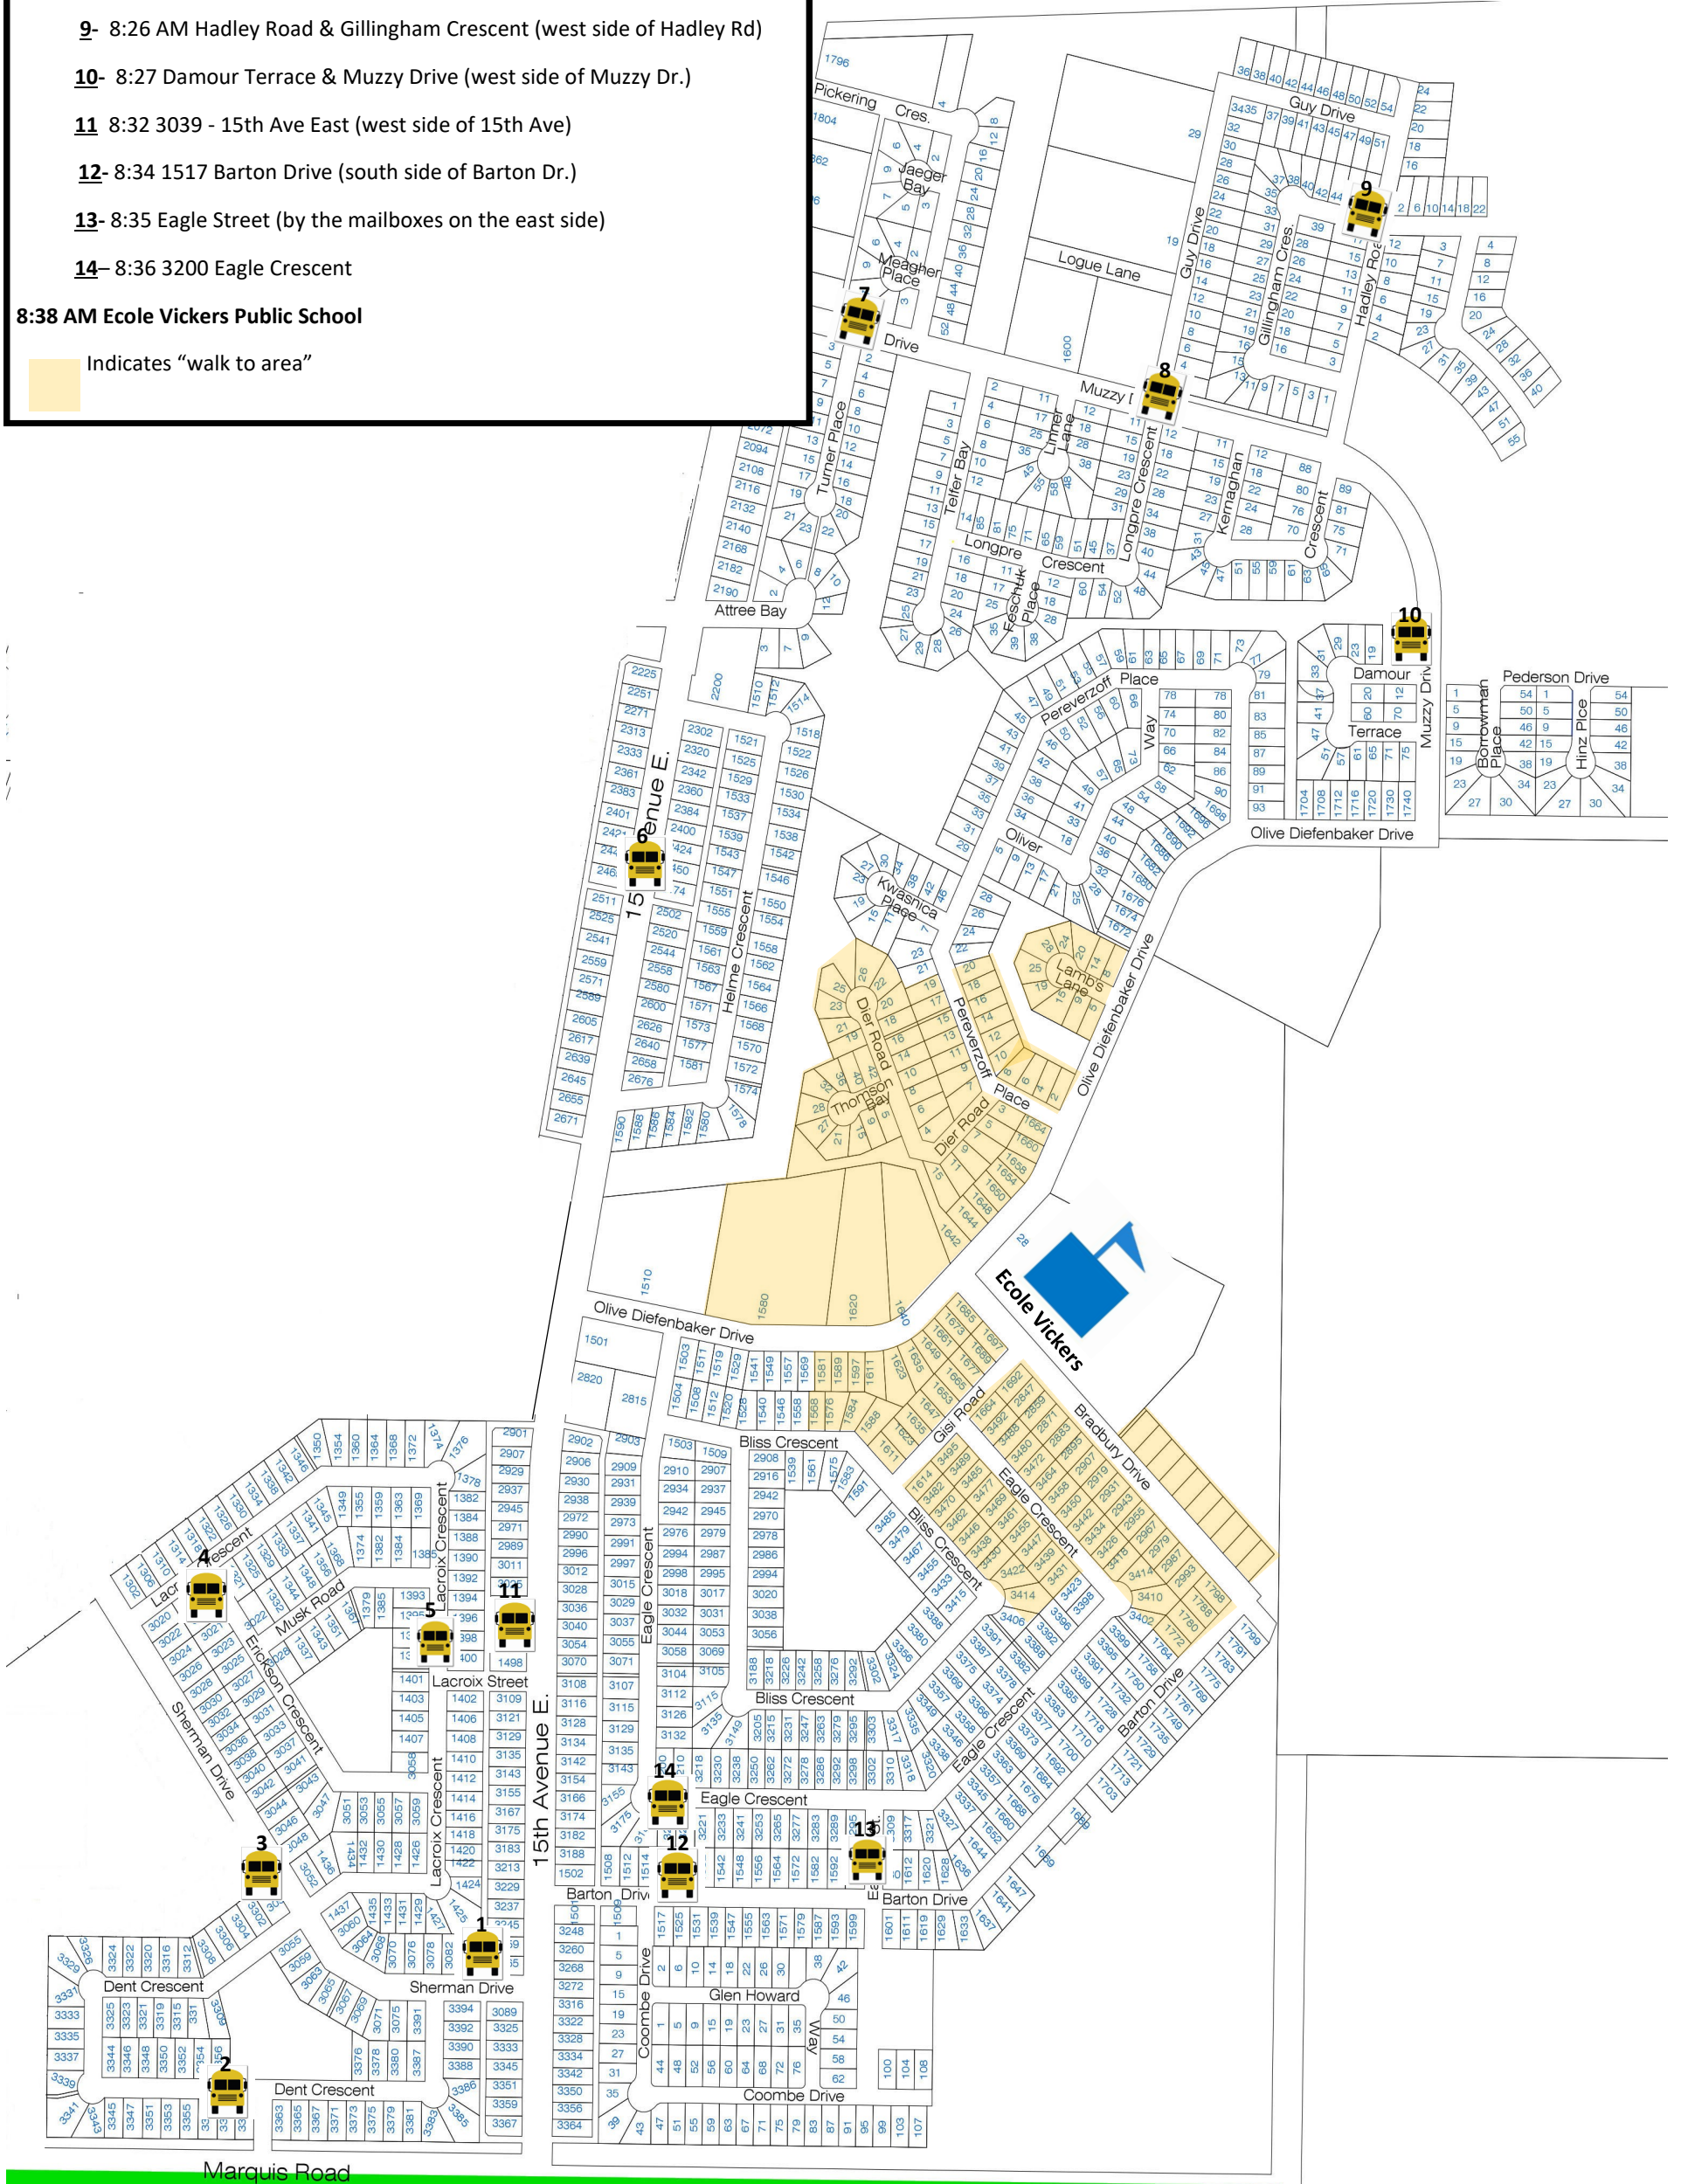

Ecole Vickers Civic Address Bussing Map

Stop #1- 8:14 AM 3084 Sherman Drive (northside of Sherman Dr.)

2- 8:16 AM Dent Crescent & Dent Ave (north side of Dent Cr.)

3- 8:17 AM 3046 Sherman Drive

4- 8:18 AM 1321 Lacroix Crescent (south side of Lacroix Cr)

5- 8:19 AM 1395 Lacroix Crescent

6- 8:22 AM 2502-15th Ave E (east side of 15th Ave)

7- 8:23 AM Muzzy Drive & Turner Place (south side of Muzzy Dr.)

8- 8:24 AM Muzzy Drive & Longpre Crescent (south side of Muzzy Dr.)

9- 8:26 AM Hadley Road & Gillingham Crescent (west side of Hadley Rd)

10- 8:27 Damour Terrace & Muzzy Drive (west side of Muzzy Dr.)

11 8:32 3039 - 15th Ave East (west side of 15th Ave)

12- 8:34 1517 Barton Drive (south side of Barton Dr.)

13- 8:35 Eagle Street (by the mailboxes on the east side)

14- 8:36 3200 Eagle Crescent

8:38 AM Ecole Vickers Public School

 Indicates "walk to area"

Marquis Road