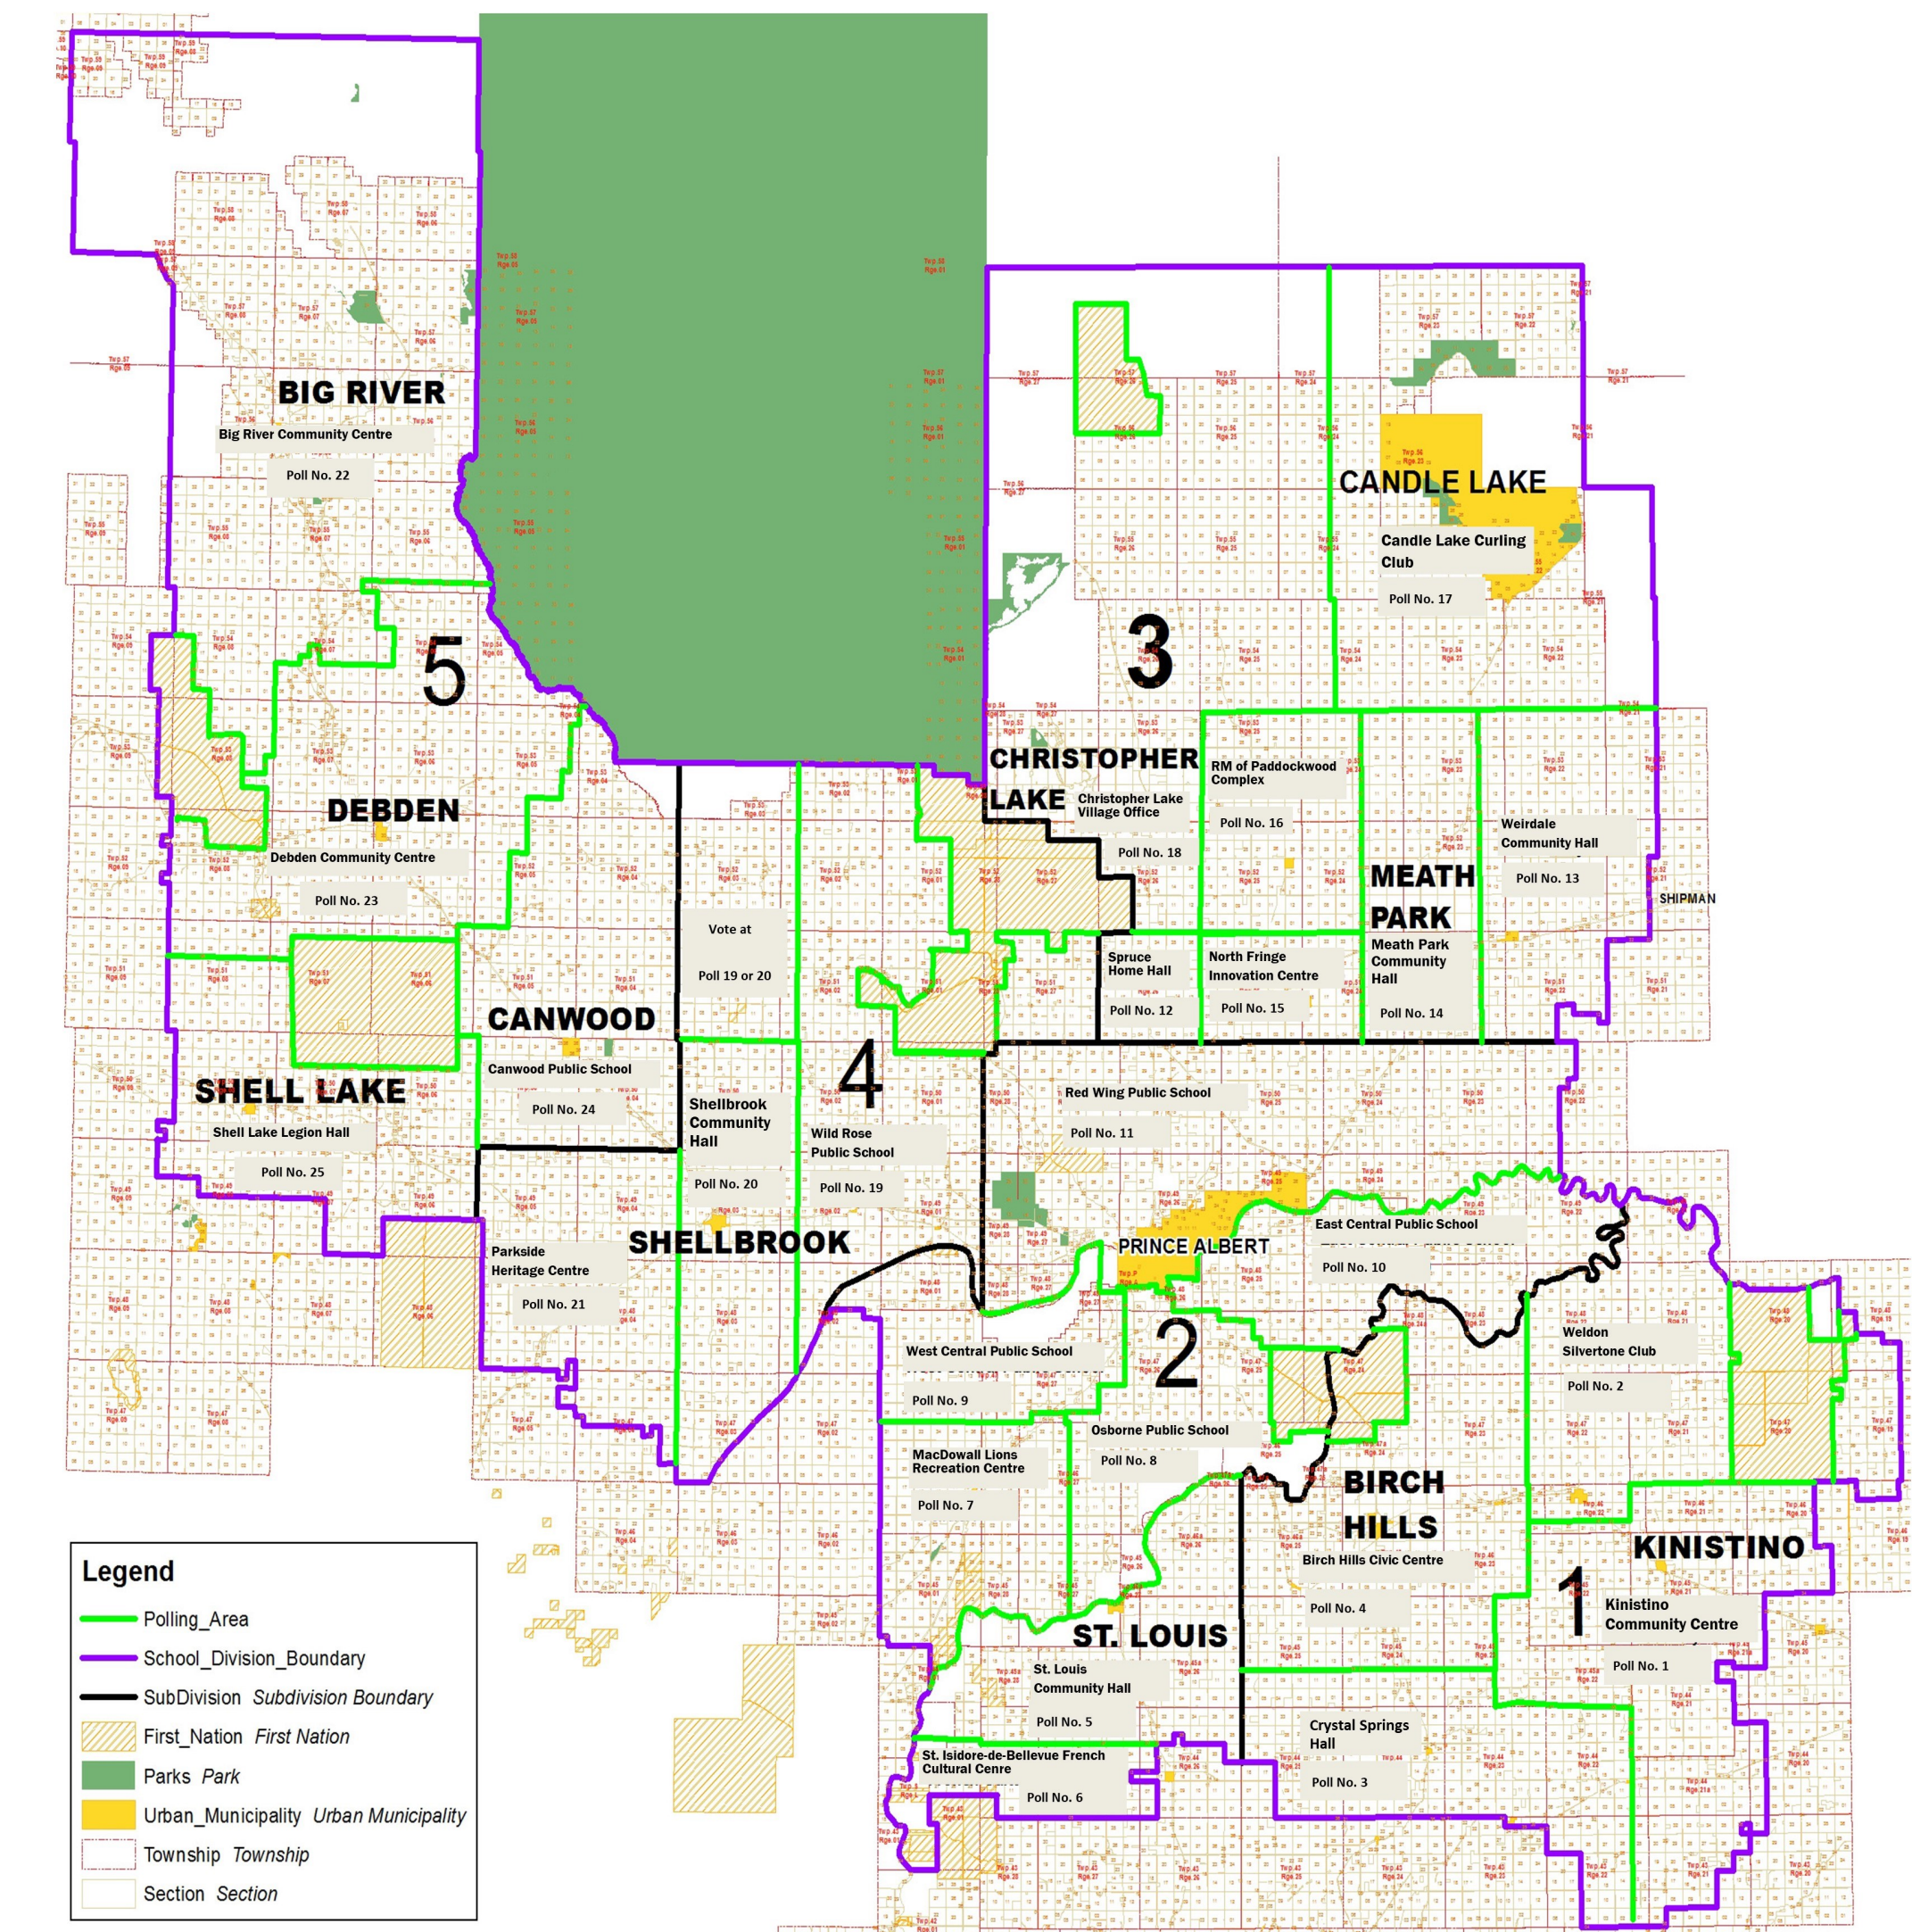

# Saskatchewan Rivers Public School Division No. 119

## Board of Education Election

Wednesday, November 13, 2024

Polls are open from 9:00 a.m. to 8:00 pm.

### Subdivision 2 Polling Areas

Poll No. 5	St. Louis Community Hall	St. Louis
Poll No. 6	French Cultural Centre	St. Isidore-de-Bellevue
Poll No. 7	MacDowall Lions Recreation	MacDowall Centre
Poll No. 8	Osborne Public School	Hwy No. 2 South
Poll No. 9	West Central Public School	Hwy No. 302 West
Poll No. 10	East Central Public School	Hwy No. 302 East
Poll No. 11	Red Wing Public School	Hwy No. 2 North

This map has been prepared and authorized for distribution by Jerrold Pidborochynski, Returning Officer for the Saskatchewan Rivers Public School Division No. 119.  
 Saskatchewan Rivers Public School Division  
 545—11th Street East  
 Prince Albert, SK S6V 1B1  
 (306) 764-1571  
 Election Office—(306) 922—3647