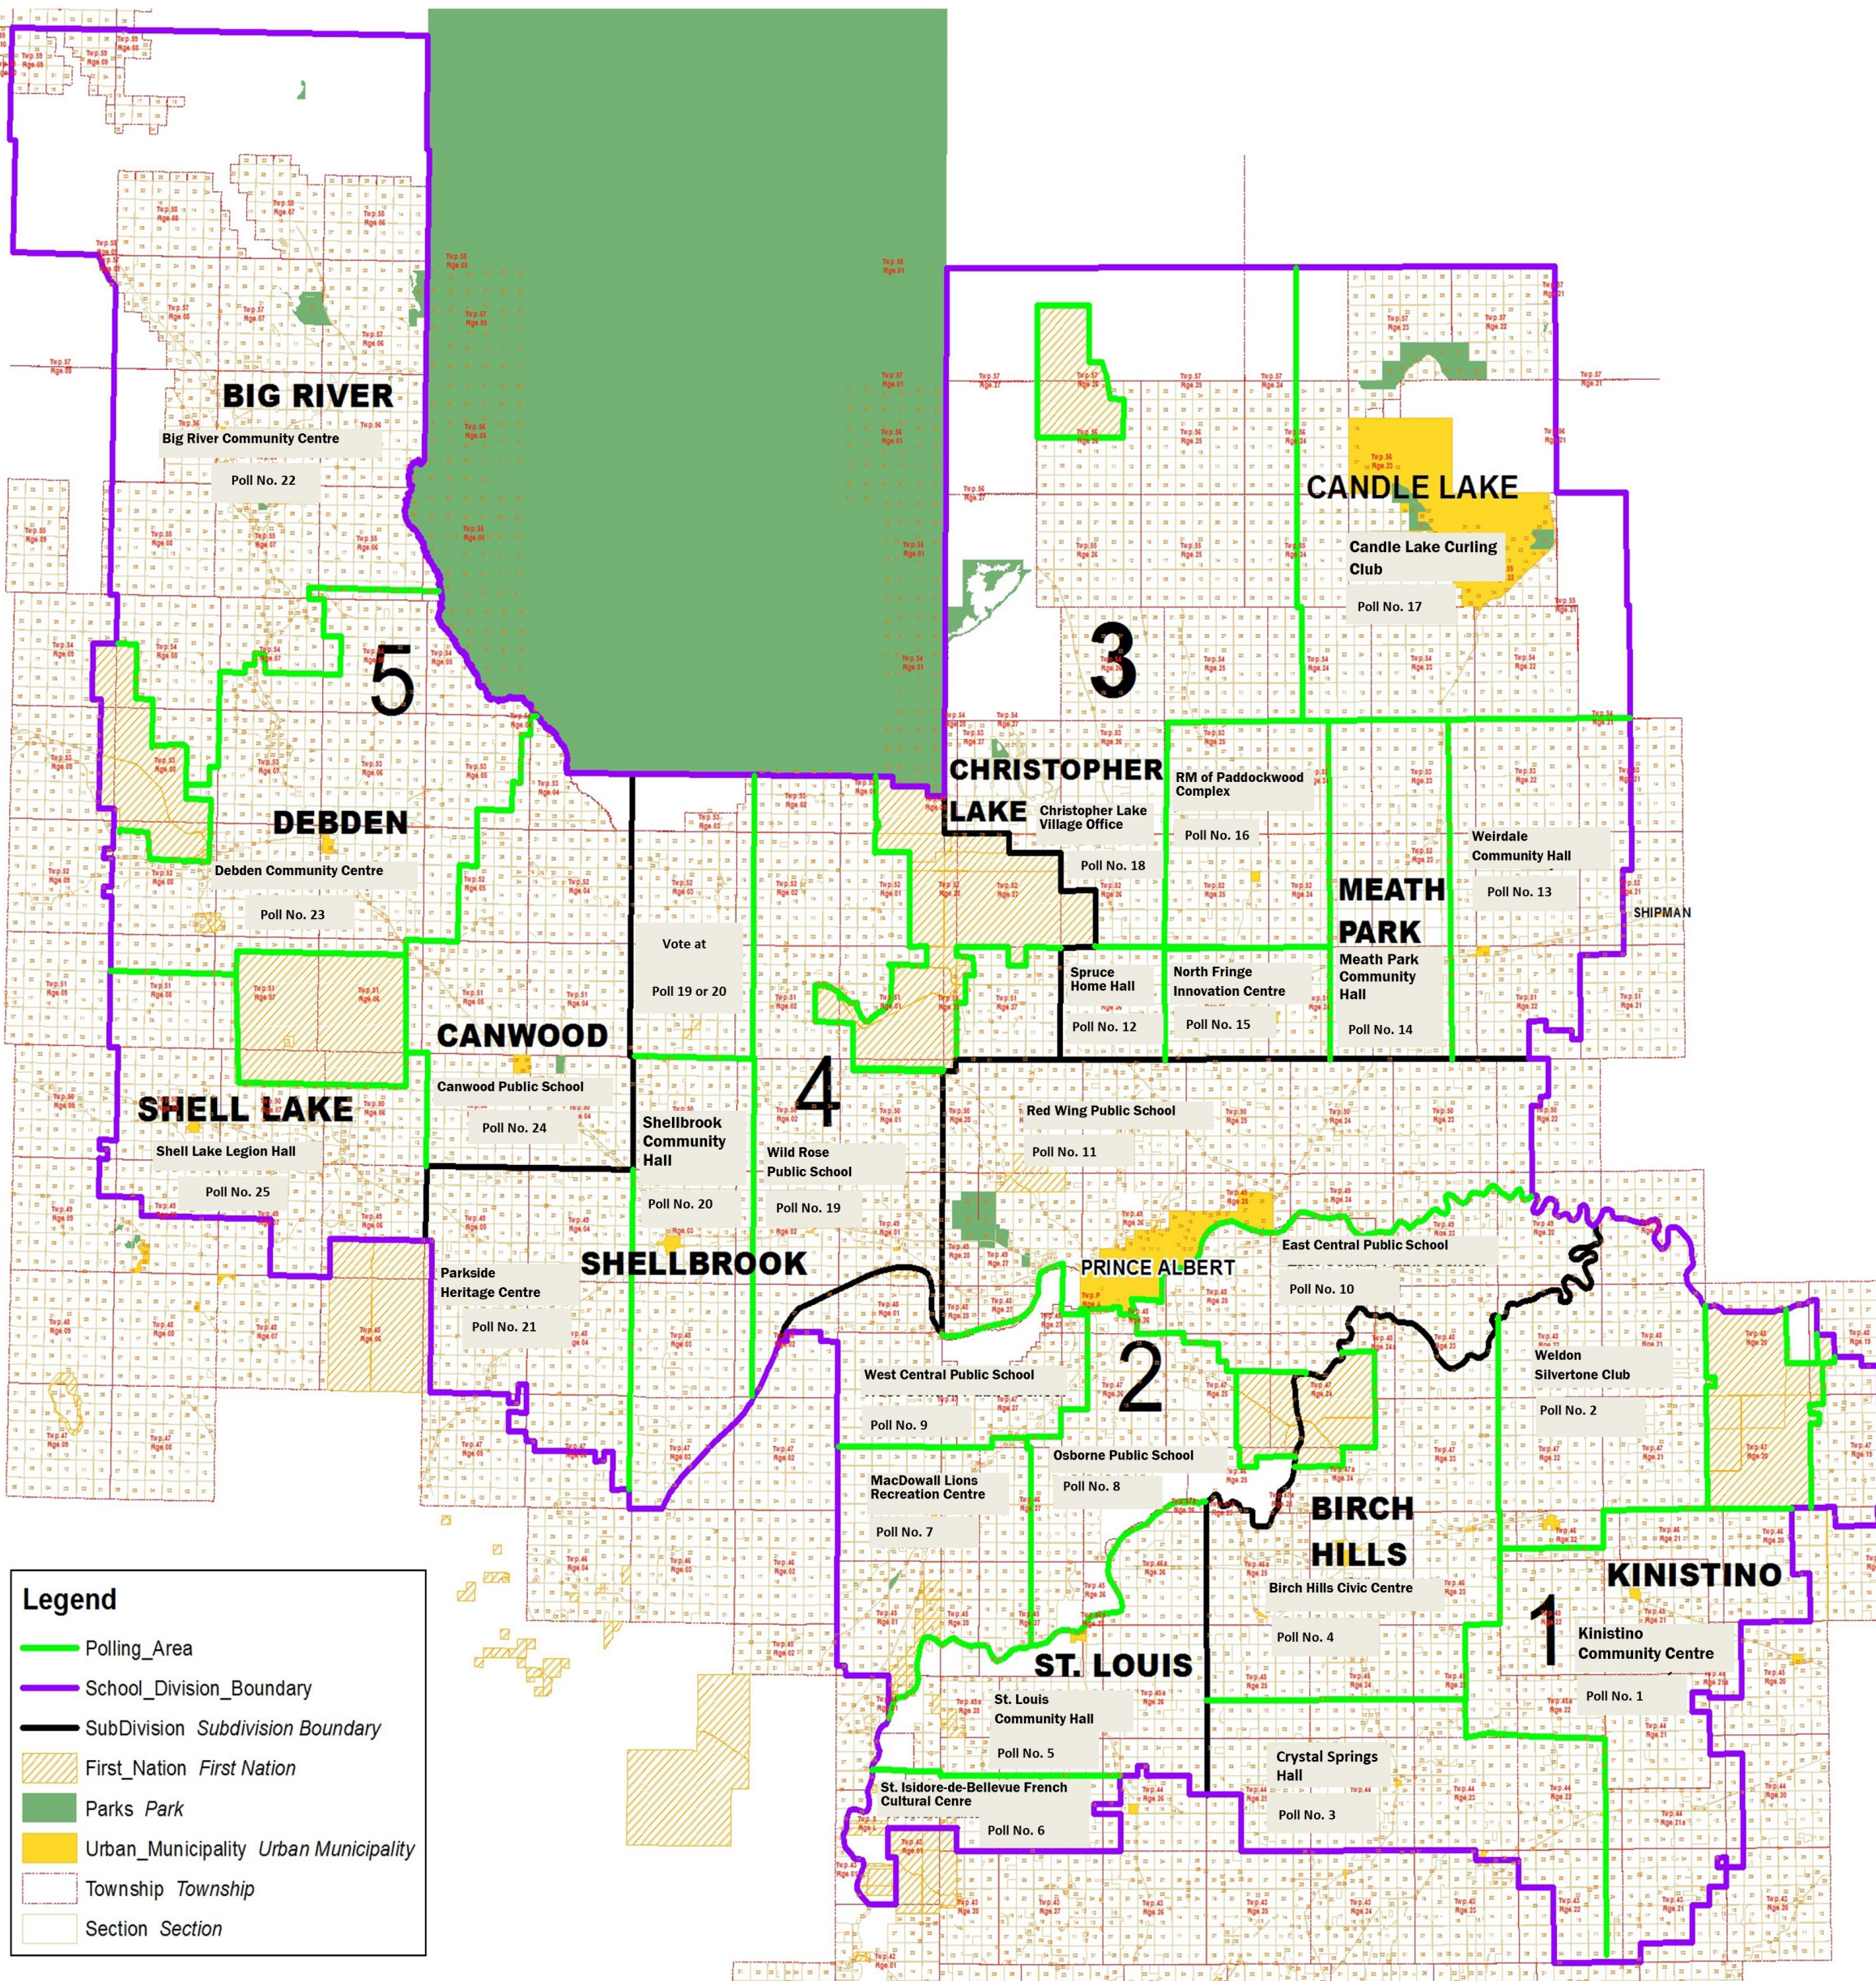

Saskatchewan Rivers Public School Division No. 119

Board of Education Election

Wednesday, November 13, 2024

(Polls are open from 9:00 a.m. to 8:00 pm.)

Subdivision 3 Polling Areas

Poll No. 12	Spruce Home Hall	Hwy No. 2 North
Poll No. 13	Weirdale Community Hall	Weirdale
Poll No. 14	Meath Park Community Centre	Meath Park
Poll No. 15	North Fringe Innovation Centre	Albertville
Poll No. 16	RM of Paddockwood Complex	Paddockwood
Poll No. 17	Candle Lake Curling Club	Candle Lake
Poll No. 18	Christopher Lake Village Office	Hwy No. 263 Christopher Lake

Legend

- Polling Area
- School Division Boundary
- SubDivision Subdivision Boundary
- First Nation First Nation
- Parks Park
- Urban Municipality Urban Municipality
- Township Township
- Section Section

This map has been prepared and authorized for distribution by Jerrold Pidborchynski, Returning Officer for the Saskatchewan Rivers Public School Division No. 119.
 Saskatchewan Rivers Public School Division
 545—11th Street East
 Prince Albert, SK S6V 1B1
 (306) 764-1571
 Election Office (306) 922-3647