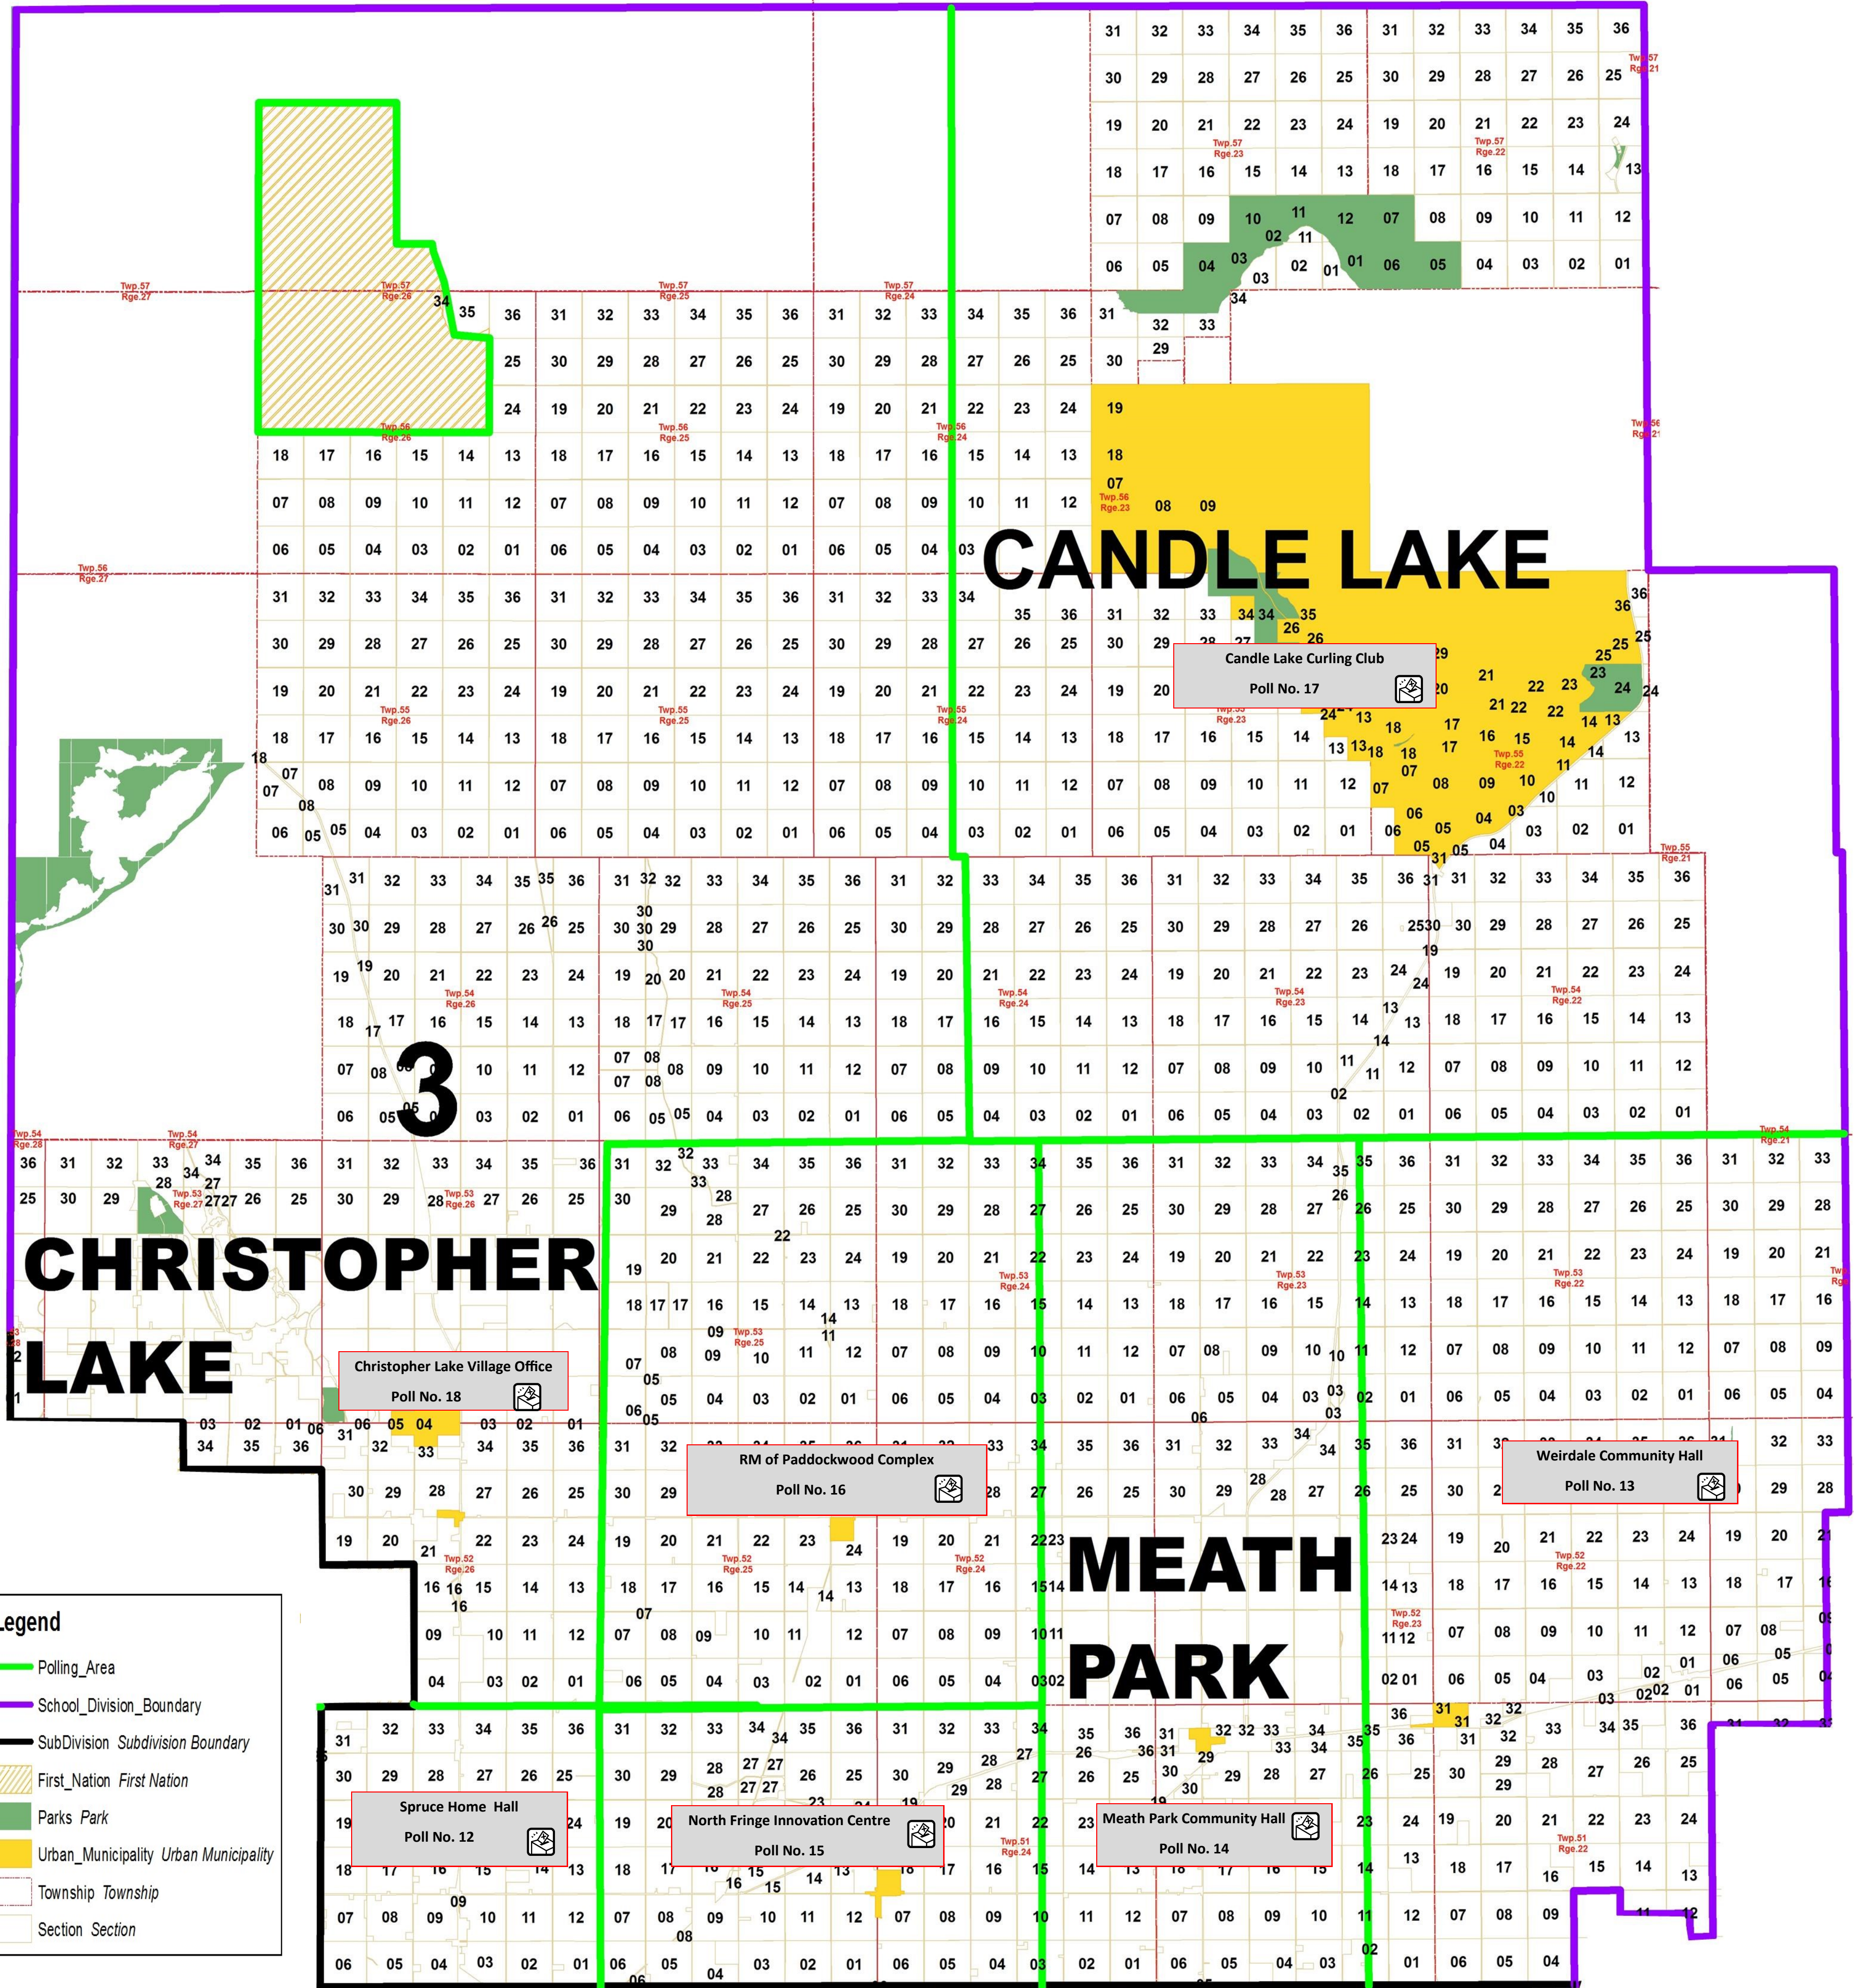

Saskatchewan Rivers Public School Division No. 119

Board of Education Election

Wednesday, November 13, 2024

(Polls are open from 9:00 a.m. to 8:00 pm.)

Subdivision 3 Polling Areas

Poll No. 12	Spruce Home Hall	Hwy No. 2 North
Poll No. 13	Weirdale Community Hall	Weirdale
Poll No. 14	Meath Park Community Centre	Meath Park
Poll No. 15	North Fringe Innovation Centre	Albertville
Poll No. 16	RM of Paddockwood Complex	Paddockwood
Poll No. 17	Candle Lake Curling Club	Candle Lake
Poll No. 18	Christopher Lake Village Office	Hwy No. 263 Christopher Lake

Legend

- Polling Area
- School Division Boundary
- SubDivision Subdivision Boundary
- First Nation First Nation
- Parks Park
- Urban Municipality Urban Municipality
- Township Township
- Section Section

This map has been prepared and authorized for distribution by Jerrold Pidborchynski, Returning Officer for the Saskatchewan Rivers Public School Division No. 119.
 Saskatchewan Rivers Public School Division
 545—11th Street East
 Prince Albert, SK S6V 1B1
 (306) 764-1571
 Election Office (306) 922-3647