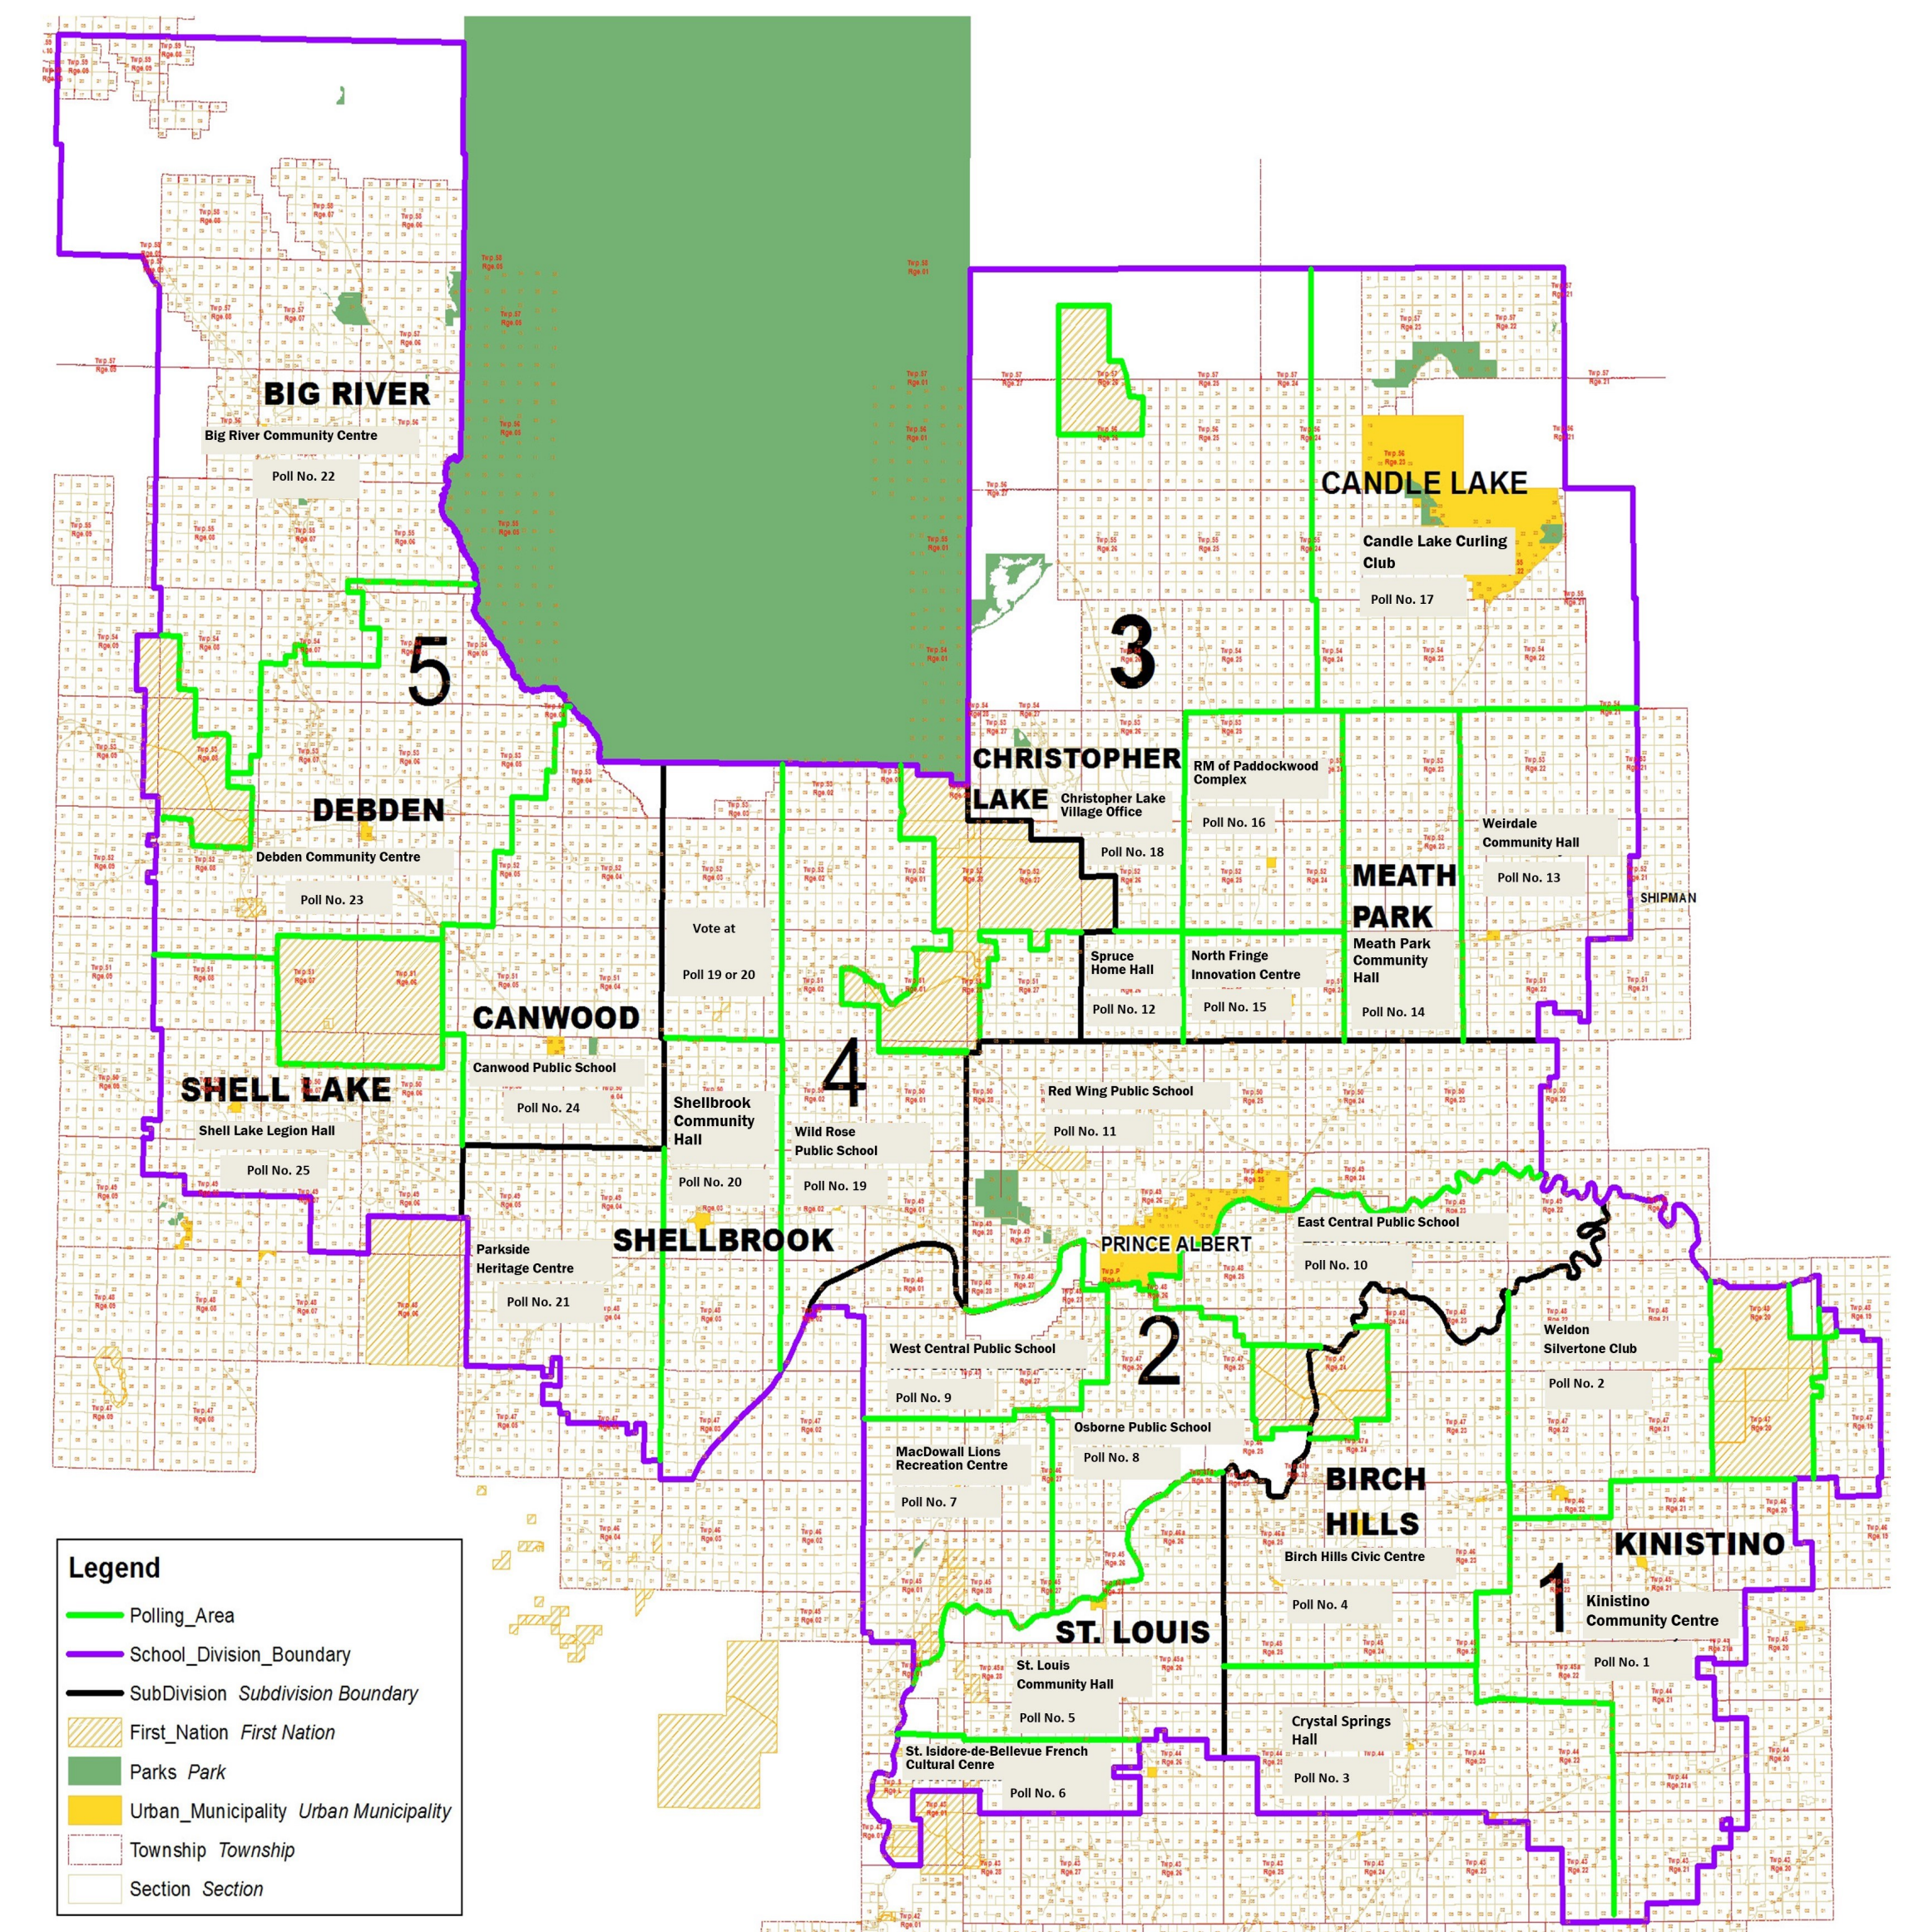

Saskatchewan Rivers Public School Division No.119

Board of Education Election

Wednesday, November 13, 2024

(Polls are open from 9:00 a.m. to 8:00 pm.)

Subdivision 4 Polling Areas

Poll No. 19	Wild Rose Public School	5 Miles North of Holbein
Poll No. 20	Shellbrook Hall	100 3 Ave. East, Shellbrook
Poll No. 21	Parkside Heritage Centre	Parkside

Legend

- Polling_Area
- School_Division_Boundary
- SubDivision Subdivision Boundary
- ▨ First_Nation First Nation
- Parks Park
- Urban_Municipality Urban Municipality
- Township Township
- Section Section

This map has been prepared and authorized for distribution by Jerrold Pidbrochynski
Returning Officer for the Saskatchewan Rivers Public School Division No. 119.
Saskatchewan Rivers Public School Division
545—11th Street East
Prince Albert, SK S6V 1B1
(306) 922—1571
(306) 922—3647 (Elections Office)