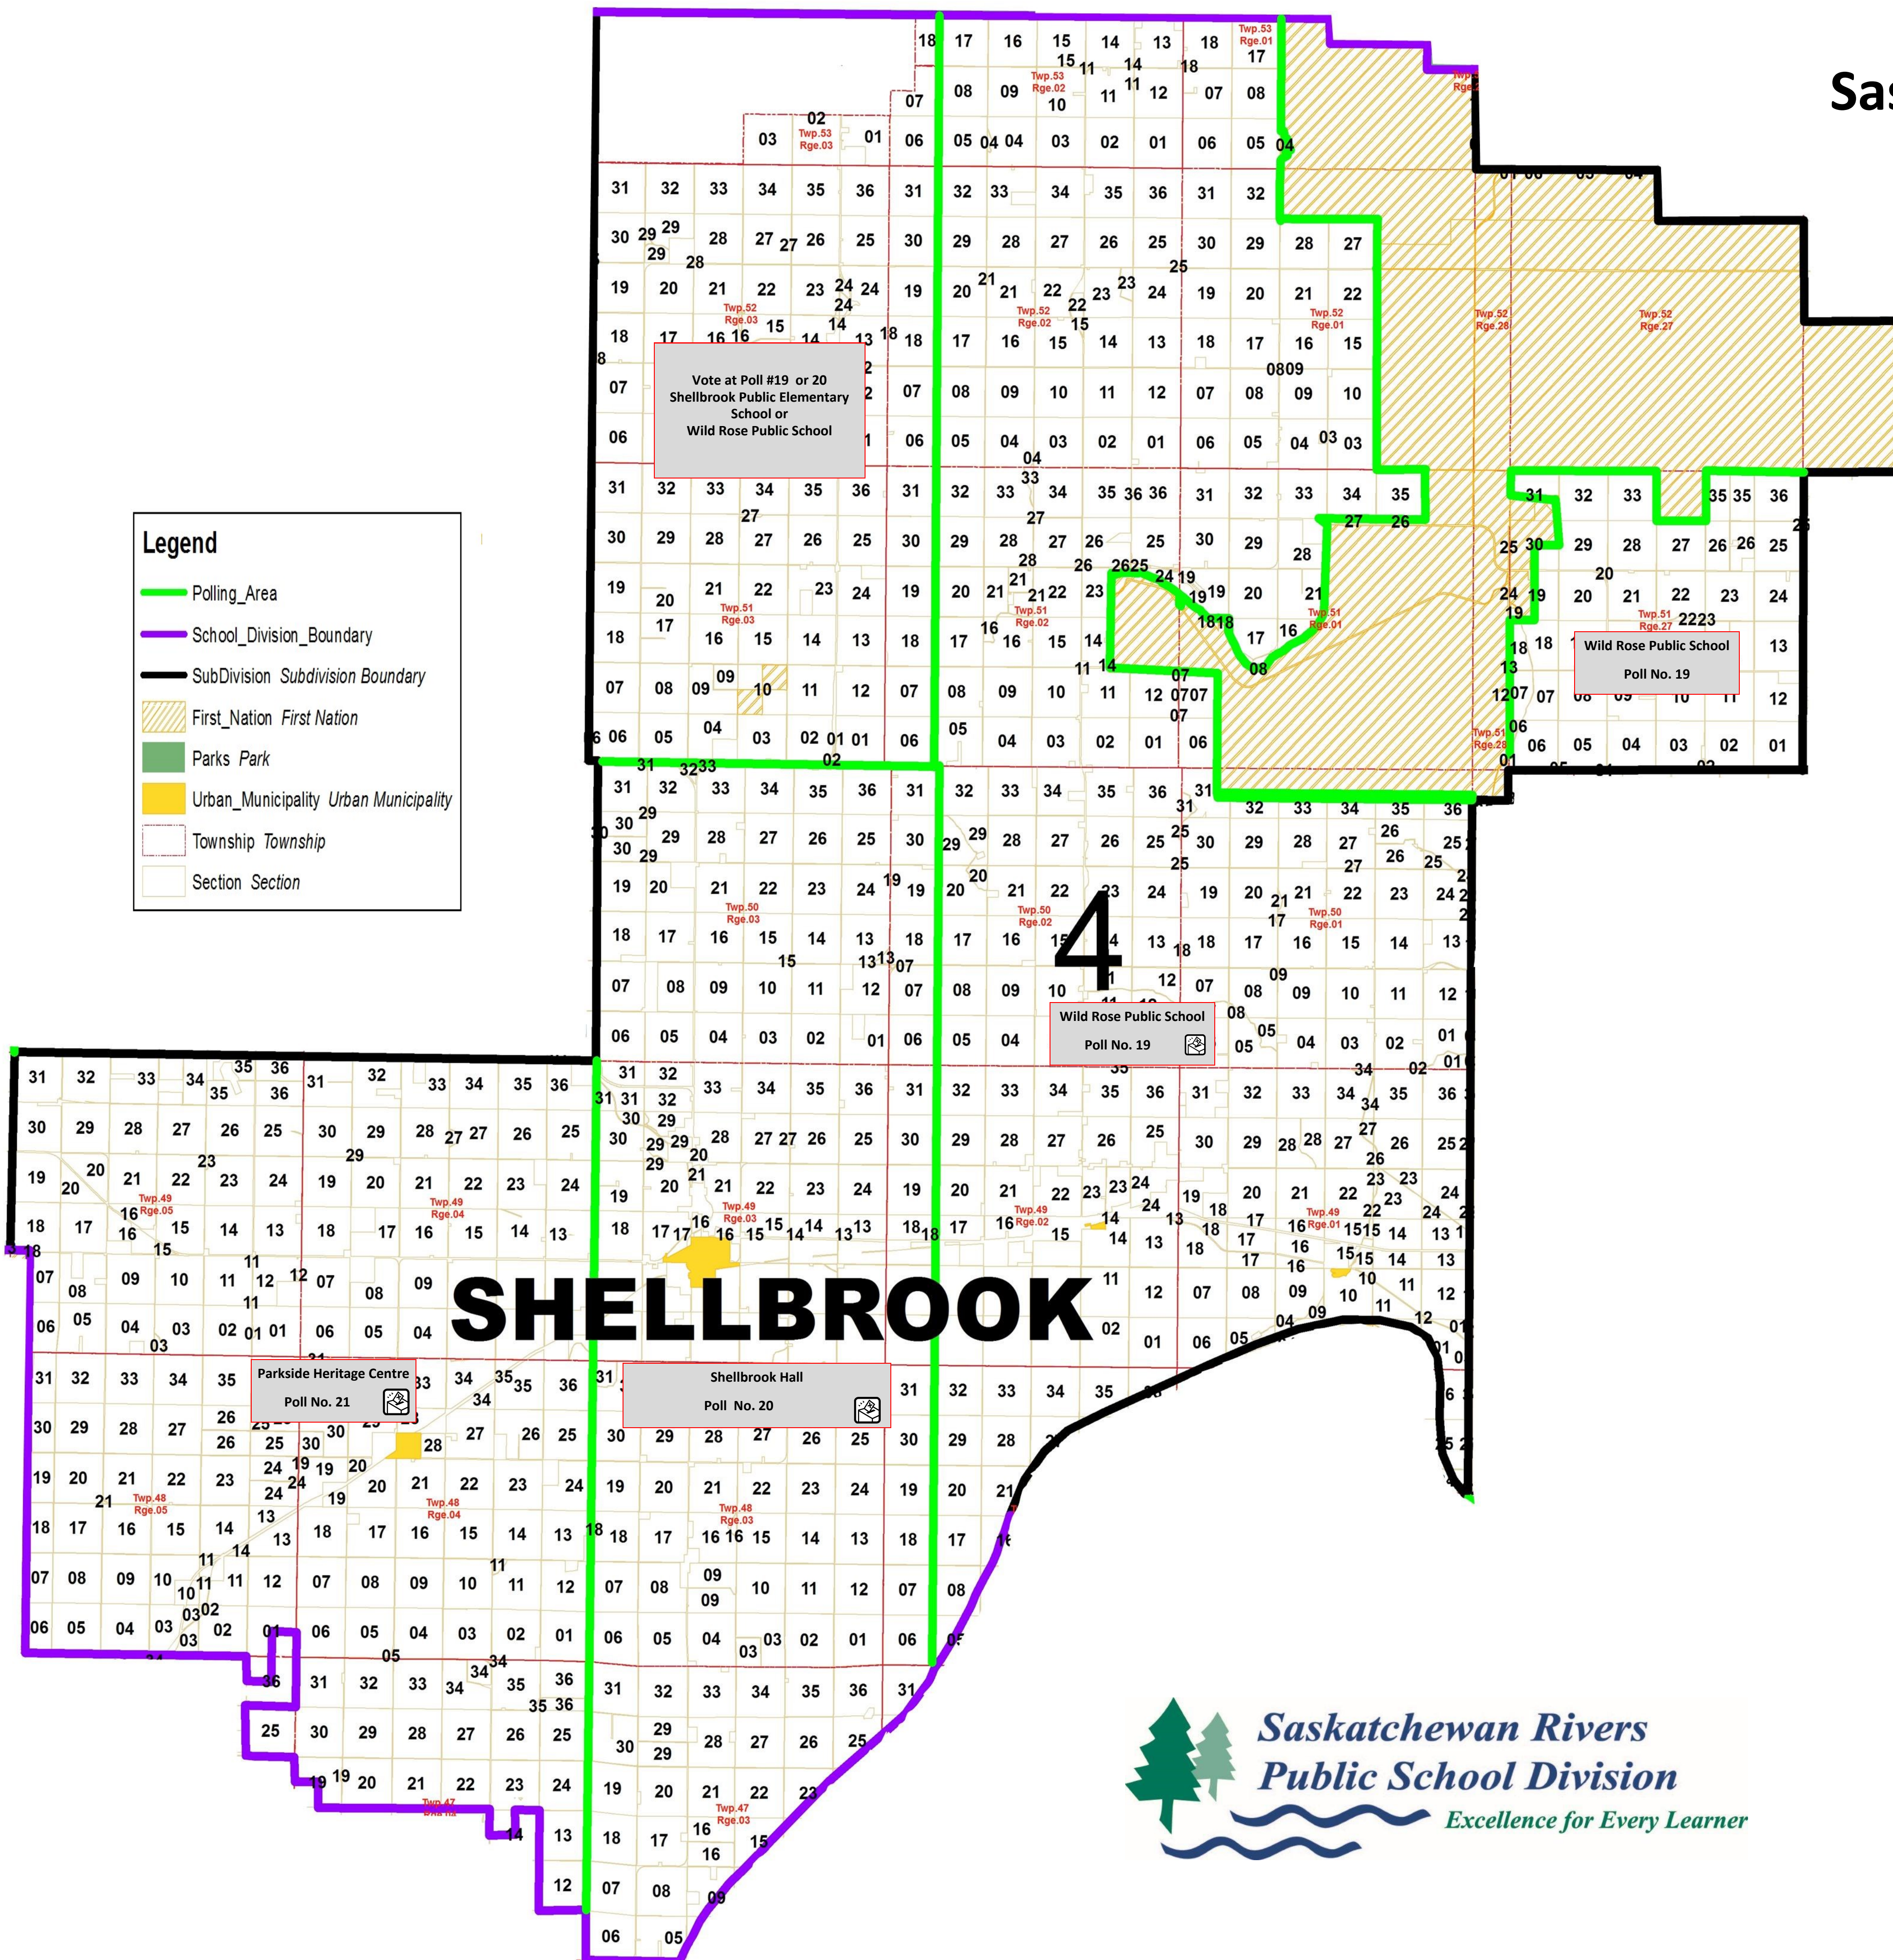

Saskatchewan Rivers Public School Division No.119

Board of Education Election

Wednesday, November 13, 2024

(Polls are open from 9:00 a.m. to 8:00 pm.)

Subdivision 4 Polling Areas

Poll No. 19	Wild Rose Public School	5 Miles North of Holbein
Poll No. 20	Shellbrook Hall	100 3 Ave. East, Shellbrook
Poll No. 21	Parkside Heritage Centre	Parkside

Legend

- Polling_Area
- School_Division_Boundary
- SubDivision Subdivision Boundary
- ▨ First_Nation First Nation
- Parks Park
- Urban_Municipality Urban Municipality
- Township Township
- Section Section